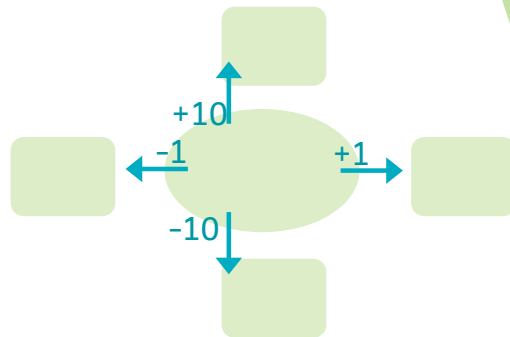

Chaque jour compte : Saint Patrick's day

prénom : _____

date : _____

The shamrock contains a place value chart with two columns: 'D' (Dizaines) and 'U' (Unités). A ten-block is placed in the 'D' column and a one-block is in the 'U' column. To the right of the shamrock is a large plus sign (+) and below it is a minus sign (-). A teal piggy bank icon is on the left leaf of the shamrock.